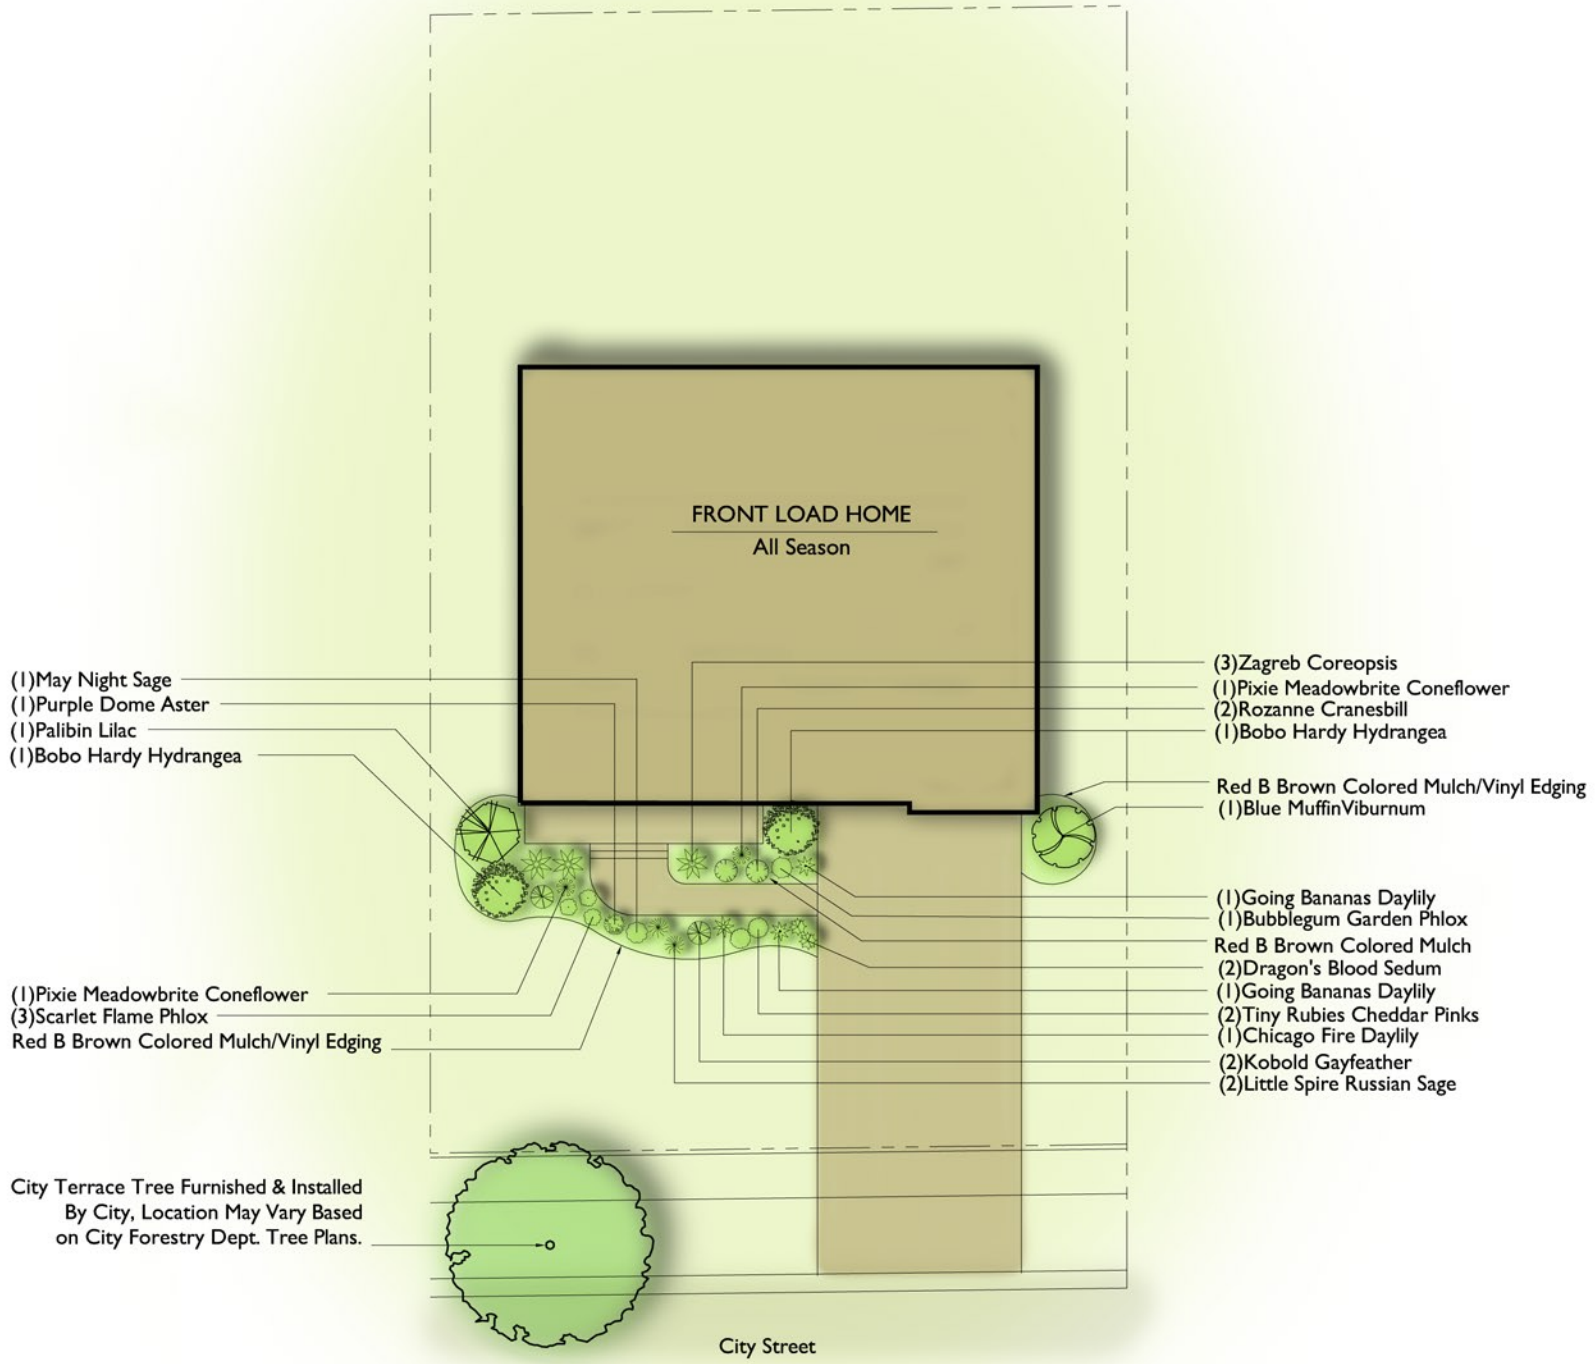

the
bruce
company
OF WISCONSIN, INC.

LANDSCAPE ARCHITECTS
LANDSCAPE CONTRACTORS

2830 PARMENTER STREET
P.O. BOX 620330
MIDDLETON, WI 53562-0330

TEL (608) 836-7041
FAX (608) 831-6266

VERIDIAN HOMES
FRONT LOAD HOME - STANDARD LANDSCAPE PACKAGE
ALL SEASON LANDSCAPE

Checked By:
Drawn By:
NOV 2010
Revised: JAN 2011
Revised: MARCH 2014 rs
Revised: JAN 2015 rs
Revised: FEB 2017 Jh
Revised:
Revised:

Job #

L1

- (1) May Night Sage
- (1) Purple Dome Aster
- (1) Palibin Lilac
- (1) Bobo Hardy Hydrangea
- (1) Pixie Meadowbrite Coneflower
- (3) Scarlet Flame Phlox
- Red B Brown Colored Mulch/Vinyl Edging

- (3) Zagreb Coreopsis
- (1) Pixie Meadowbrite Coneflower
- (2) Rozanne Cranesbill
- (1) Bobo Hardy Hydrangea
- Red B Brown Colored Mulch/Vinyl Edging
- (1) Blue Muffin Viburnum
- (1) Going Bananas Daylily
- (1) Bubblegum Garden Phlox
- Red B Brown Colored Mulch
- (2) Dragon's Blood Sedum
- (1) Going Bananas Daylily
- (2) Tiny Rubies Cheddar Pinks
- (1) Chicago Fire Daylily
- (2) Kobold Gayfeather
- (2) Little Spire Russian Sage

City Terrace Tree Furnished & Installed
By City, Location May Vary Based
on City Forestry Dept. Tree Plans.

TYPICAL ALL SEASON LANDSCAPE STYLE FOR FRONT LOAD HOMES
Plant Selections & Locations Are Subject To Change Based On
Availability, Light Requirements & Actual Home & Site Selection

Not To Scale