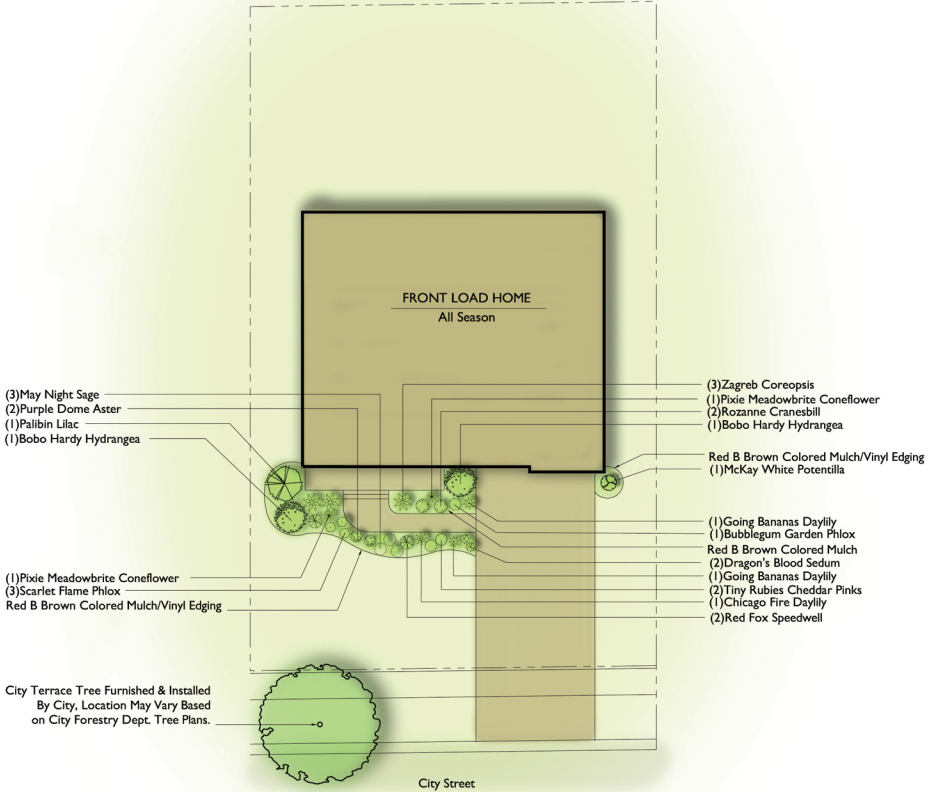

LANDSCAPE ARCHITECTS
LANDSCAPE CONTRACTORS

VERIDIAN HOMES
FRONT LOAD HOME - STANDARD LANDSCAPE PACKAGE
ALL SEASON LANDSCAPE

L1

Not To Scale