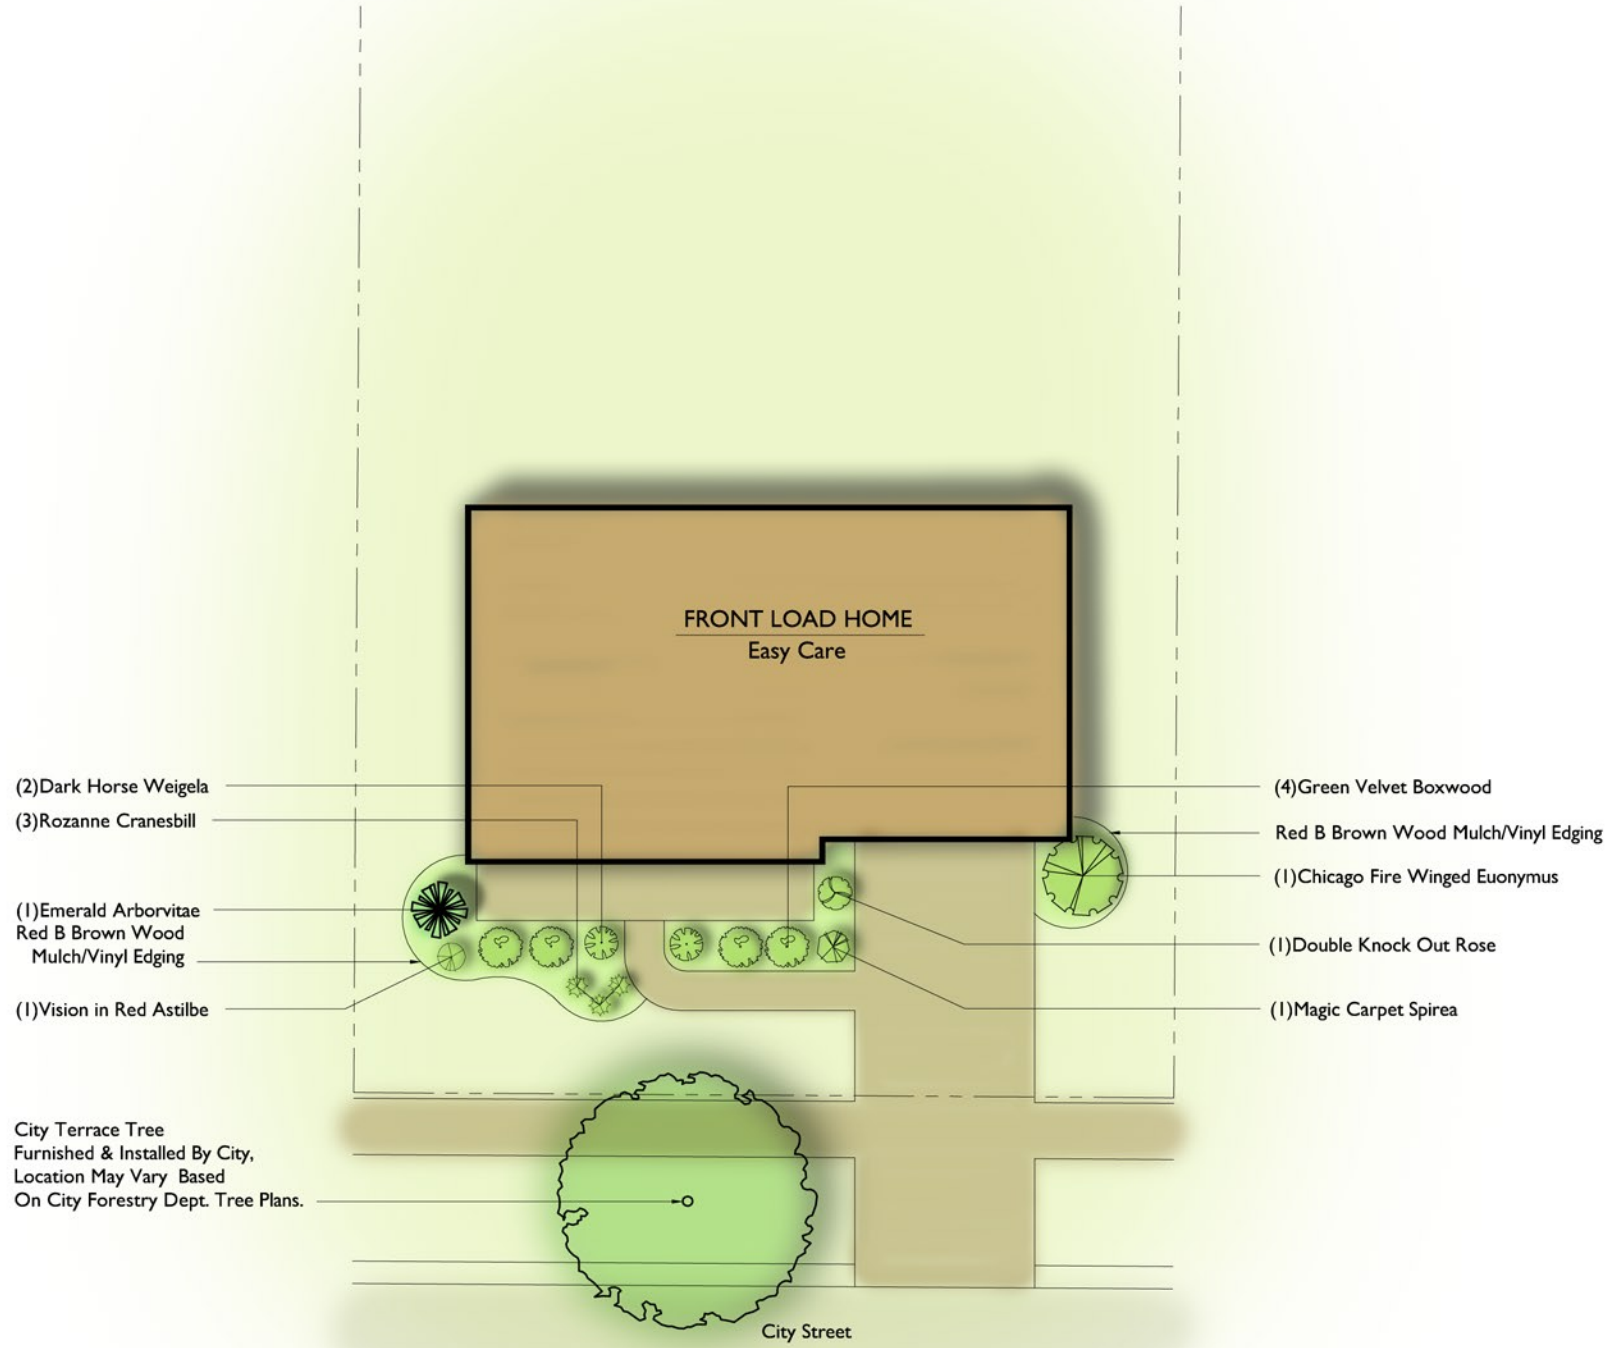

LANDSCAPE ARCHITECTS
LANDSCAPE CONTRACTORS

2830 PARMENTER STREET
P.O. BOX 620330
MIDDLETON, WI 53562-0330
TEL (608) 836-7041
FAX (608) 831-6266

VERIDIAN HOMES
FRONT LOAD HOME - STANDARD LANDSCAPE PACKAGE
EASY CARE LANDSCAPE

Checked By:
Drawn By: NOV 2010
Revised: MAR 2011
Revised:
Revised:
Revised:
Revised:
Job #

L1

This plan made exclusively for the party named in the title block. It remains the property of **The Bruce Company of Wisconsin, Inc.** and may not be reproduced or implemented in whole or part by any method without prior written consent of **The Bruce Company of Wisconsin, Inc.**

TYPICAL EASY CARE LANDSCAPE STYLE FOR FRONT LOAD HOMES

Plant Selections & Locations Are Subject To Change Based On Availability, Light Requirements & Actual Home & Site Selection

Not To Scale