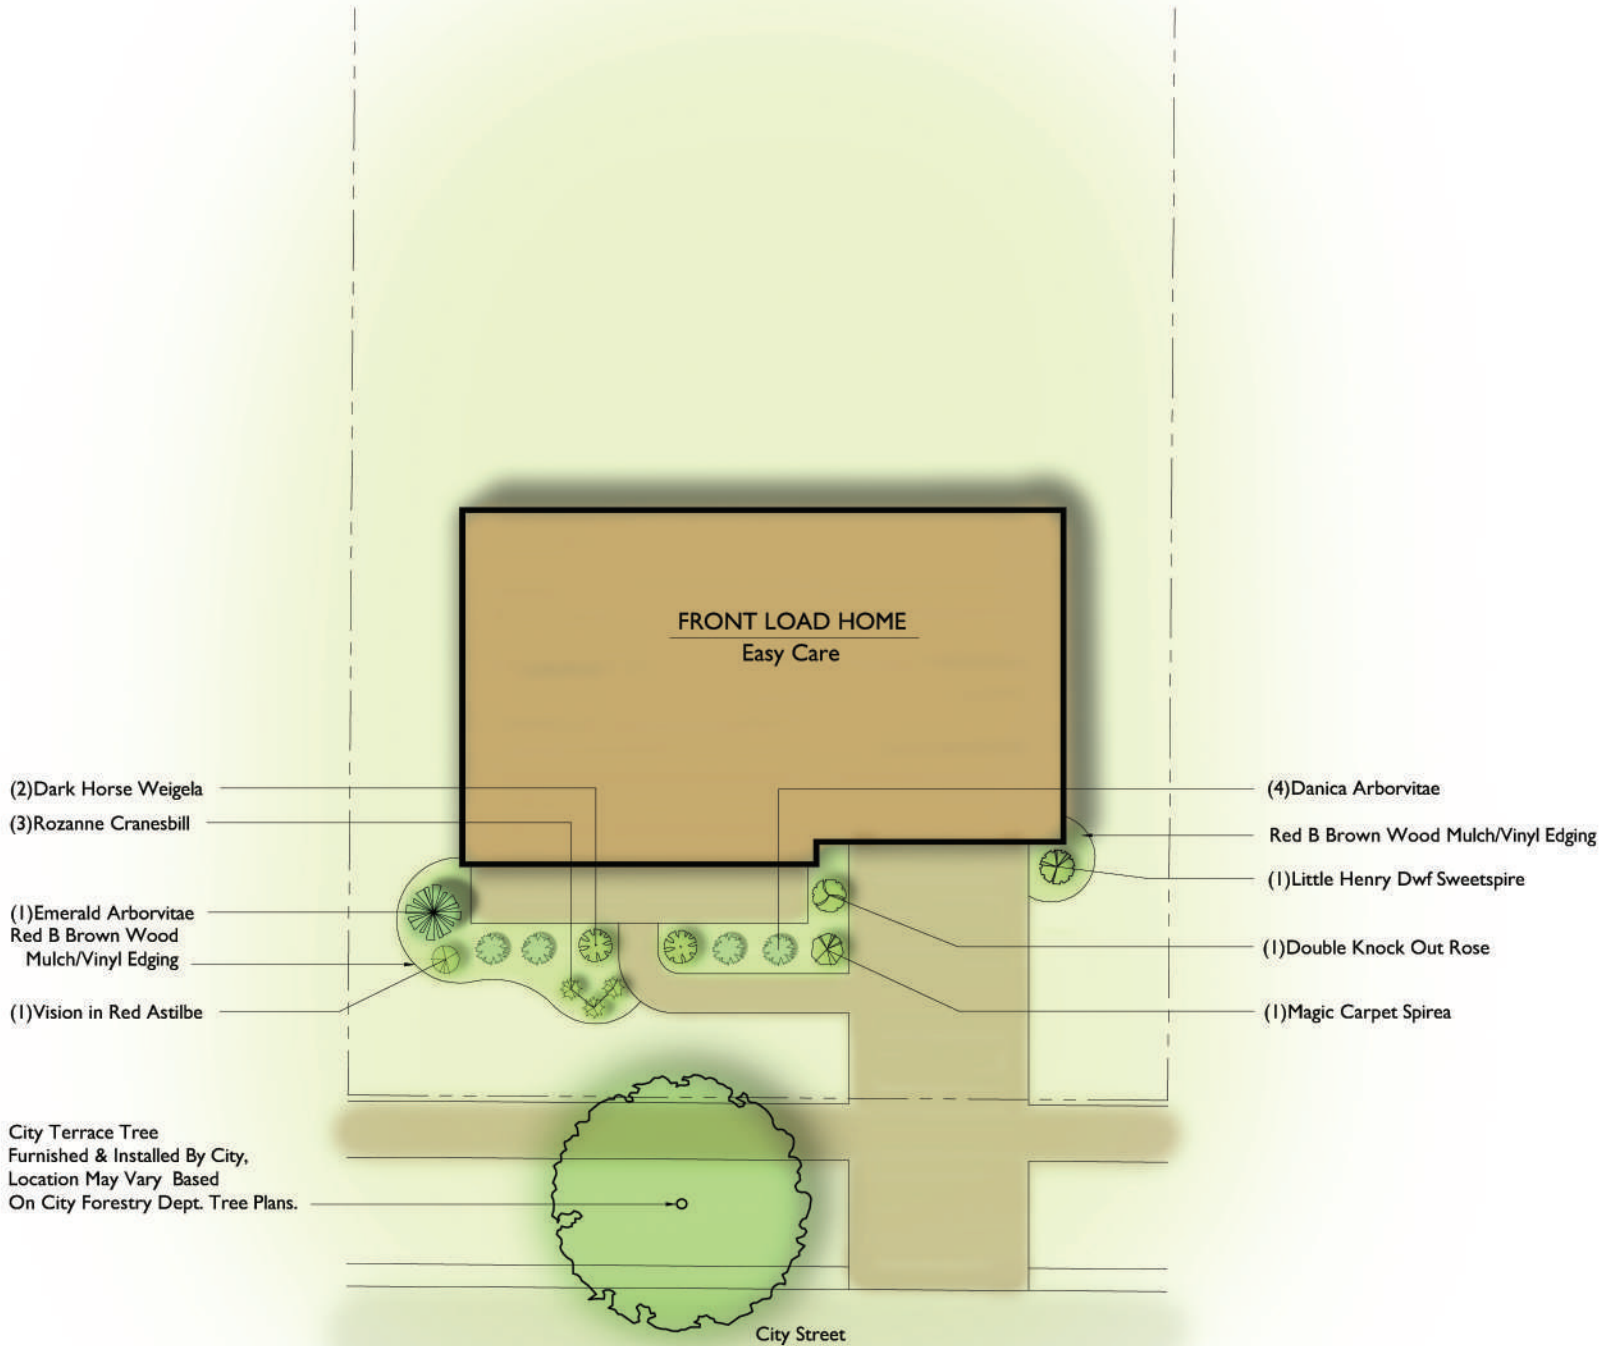

LANDSCAPE ARCHITECTS
LANDSCAPE CONTRACTORS

2830 PARMENTER STREET
P.O. BOX 620330
MIDDLETON, WI 53562-0330

TEL (608) 836-7041
FAX (608) 831-6266

VERIDIAN HOMES
FRONT LOAD HOME - STANDARD LANDSCAPE PACKAGE
EASY CARE LANDSCAPE

Checked By:
Drawn By: NOV 2010
Revised: MAR 2011
Revised: FEB 2018 jh
Revised: Jan 2020 DK
Revised:
Revised:
Revised:
Job #

L1

TYPICAL EASY CARE LANDSCAPE STYLE FOR FRONT LOAD HOMES

Plant Selections & Locations Are Subject To Change Based On
Availability, Light Requirements & Actual Home & Site Selection

Not To Scale