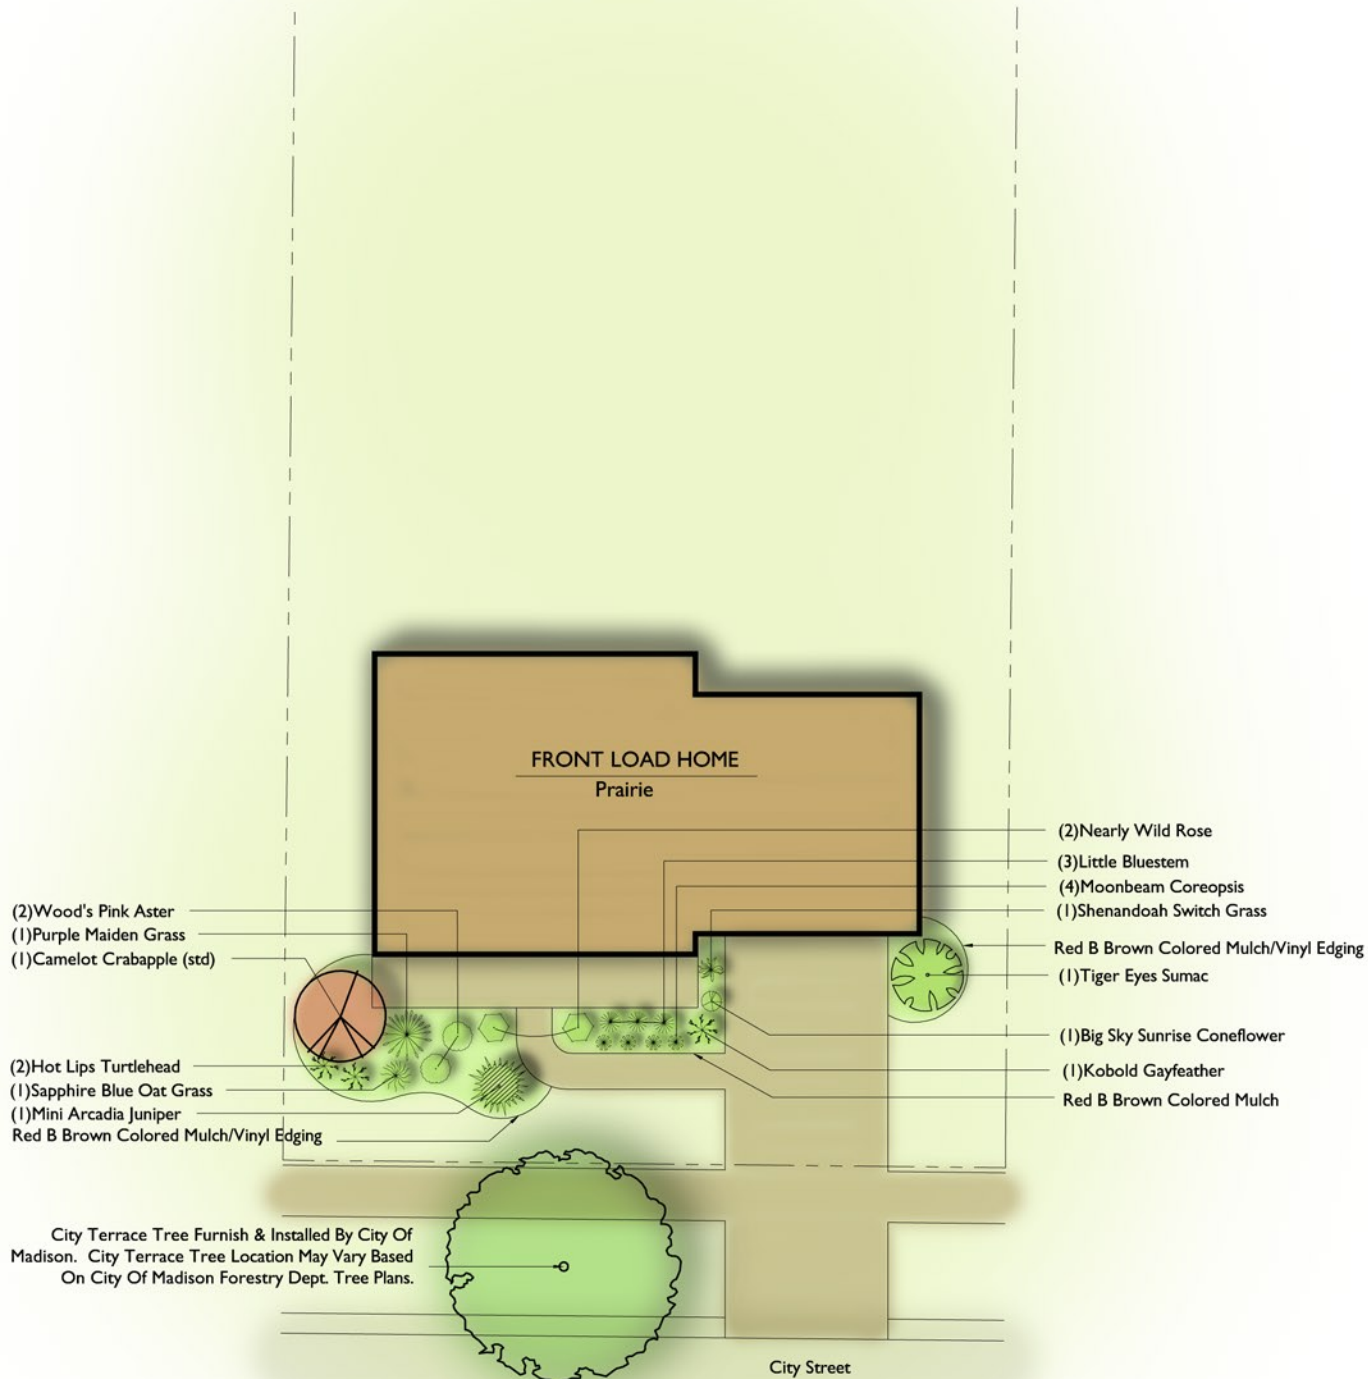

LANDSCAPE ARCHITECTS
LANDSCAPE CONTRACTORS

2830 PARMENTER STREET
P.O. BOX 620330
MIDDLETON, WI 53562-0330

TEL (608) 836-7041
FAX (608) 831-6266

VERIDIAN HOMES
FRONT LOAD HOME - STANDARD LANDSCAPE PACKAGE
PRAIRIE LANDSCAPE

TYPICAL PRAIRIE LANDSCAPE STYLE FOR FRONT LOAD HOMES

Plant Selections & Locations Are Subject To Change Based On
Availability, Light Requirements & Actual Home & Site Selection

Checked By:
Drawn By:
NOV 2010
Revised: MARCH 2011
Revised: MARCH 2014 rs
Revised: JAN 2015 rs
Revised: FEB 2017 Jh
Revised:
Revised:

Job #

L1

Not To Scale